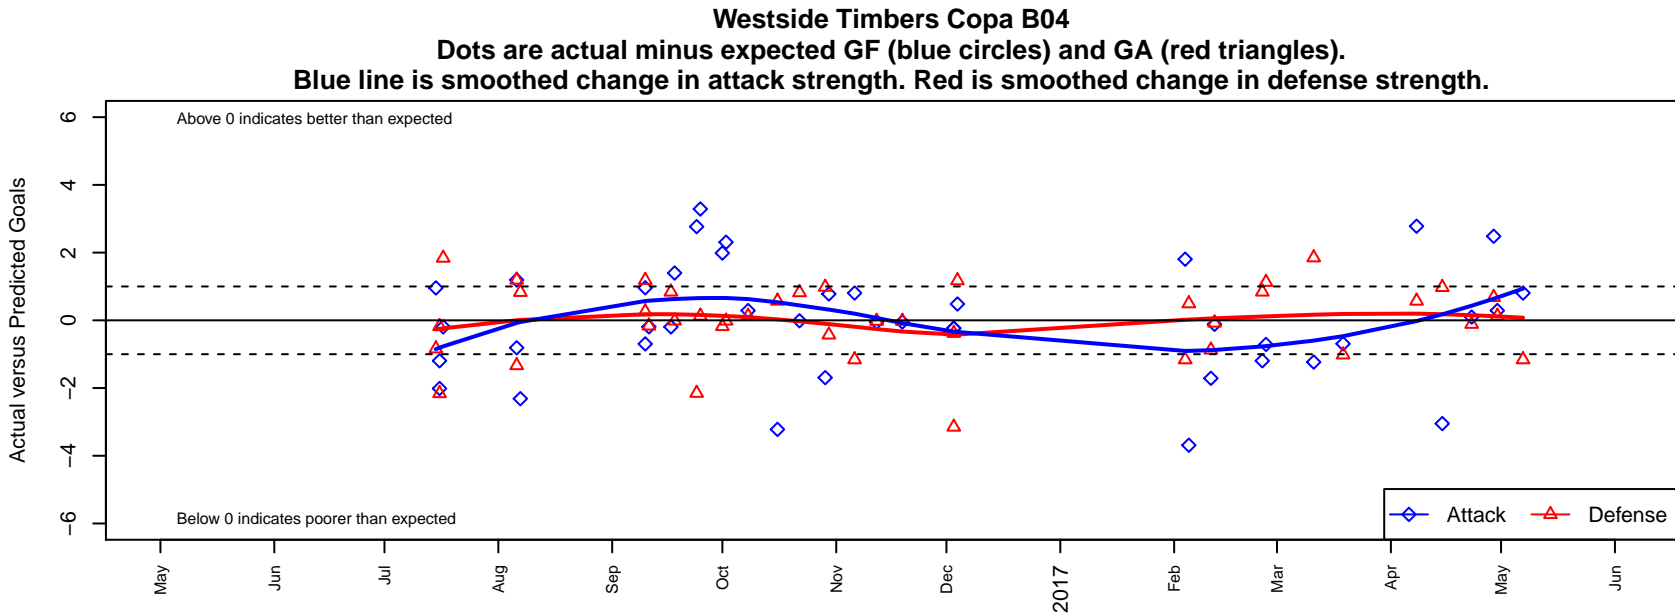

Westside Timbers Copa B04

Westside Timbers
 Beaverton, OR
 B04 total strength=1352
 attack=9.54 defense=4.82
 fall league = PTT B04 Premier
 spr league = Spr OYS B04 Premier Green

alt names used:
 WESTSIDE TIMBERS WT 04B COPA (OR)
 Westside Timbers 04B Copa
 Westside Timbers 04B Copa
 WT 04B Copa
 Westside Timbers 04B Copa FWRL
 Westside Timbers 04B Copa FWRL
 Westside Timbers 04B Copa FWRL
 Westside Timbers 04B Copa FWRL

Venues played:
 2016 Beaverton Cup BU13 Gold
 2016 Surf Cup Super Black U13
 2016 FWRL B04
 2016 PTT B04 Premier
 2016 Spr OYS B04 Premier Green
 2016 OYS State Cup B04

**attack and defense variance (black dot)
relative to other teams
and top 10 in region**