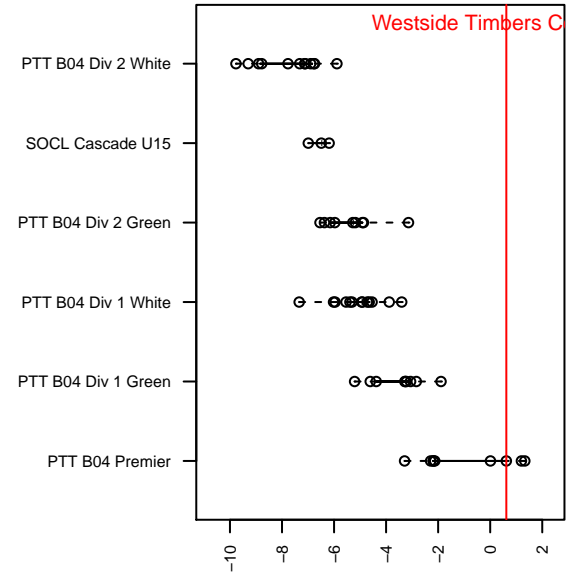

**attack and defense rating
relative to others at age
and all opponents in last 13 months**