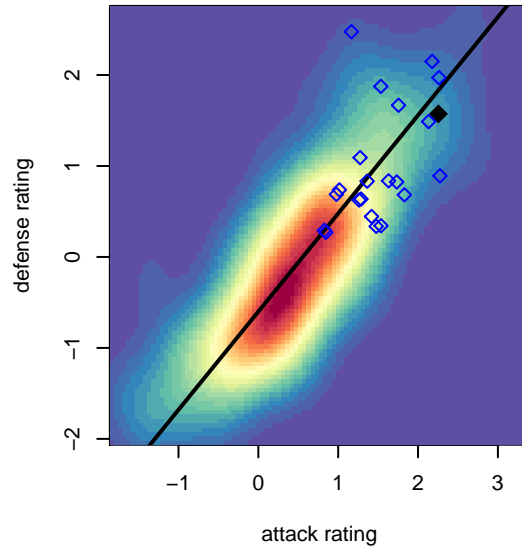

**attack and defense rating
relative to others at age
and all opponents in last 13 months**